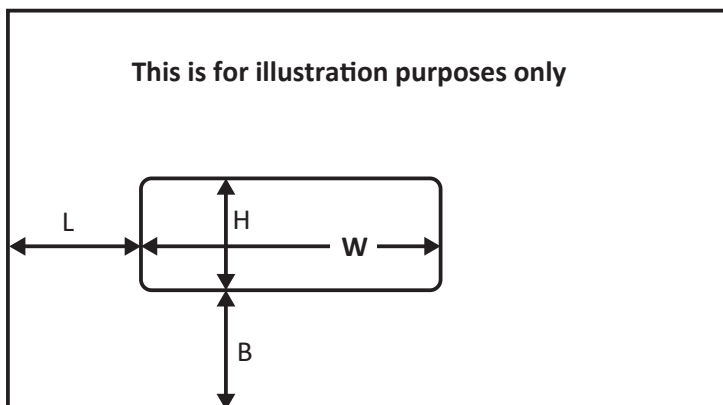

Window Position & Size

WINDOW To ease workload
Prevent mismatch of addressee
Special window size and position can be tailored accordingly

Envelope Size (mm)	Standard Window Size (mm)	Standard Window Position	
		From Left (mm)	From Bottom (mm)
152x89	32H x 110W	20	20
162x114 (C6)	32H x 110W	20	20
110x220 (DL)	32H x 110W	20	20
102x229 (4"x9")	32H x 110W	20	20
162x229 (C5)	35H x 110W	20	60
229x324 (C4)	45H x 115W	20	212
230x115 / 220x110	35H x 110W	20	22